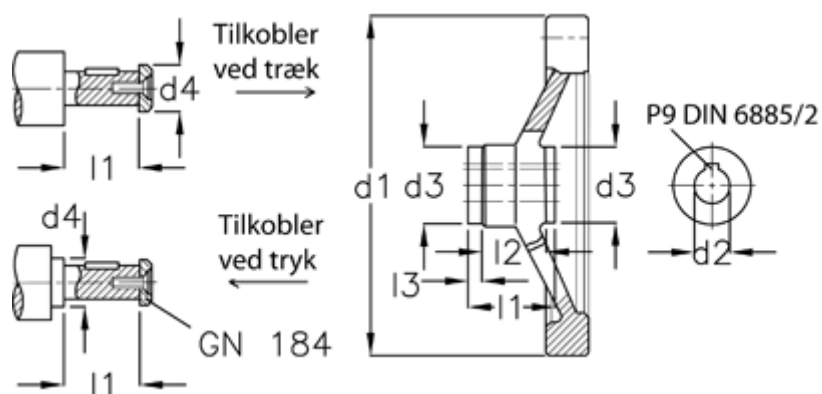

Article number: 20369316

Description: E+G Handwheel
GN 321.4-160-K16-A-DR

Measures

d1	=	160
d2 H7	=	16
d3	=	32
d4 max	=	21
l1	=	32.5
l2	=	20
l3	=	6